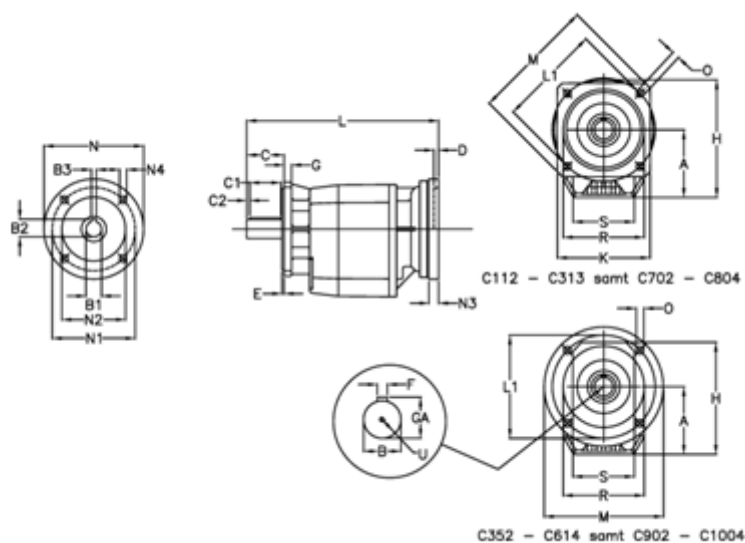

Article number: 40600713742435

Description: Helical gearbox
C703F-137,4-P90B5

Measures

A = 208.0	D = 4.0	L1 = 300	R = 262
B = 60	E = 5	M = 350	S = 250
B1 = 24	F = 18	N = 200	U = M20x42
B2 = 27.3	G = 17	N1 = 165	
B3 = 8	GA = 64.0	N2 = 130	
C = 120	H = 358.0	N3 = 0	
C1 = 90	K = 300	N4 = M10x12	
C2 = 15	L = 473.0	O = 18.0	